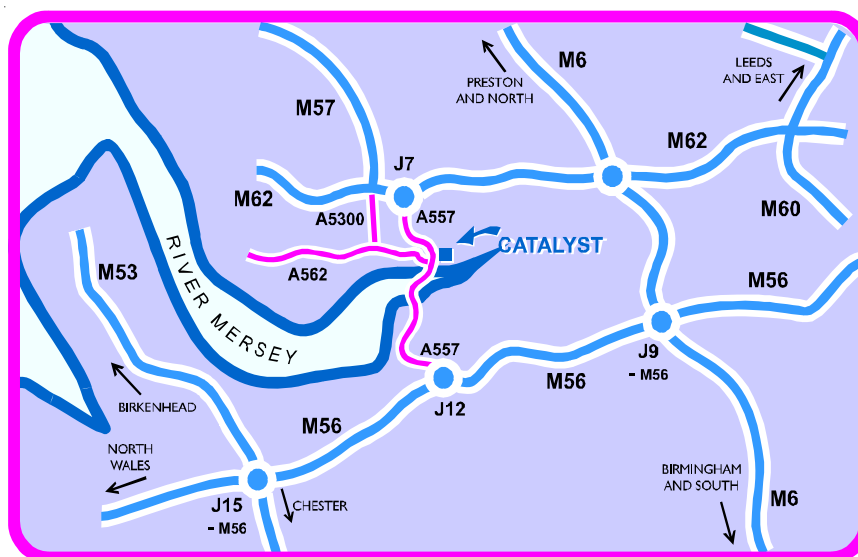

So why choose Catalyst? We can give you several reasons . . .

- Easily accessible from Merseyside, Manchester, Lancashire and Cheshire
- Situated on the banks of the River Mersey, 10 minutes from both the M56 and M62
- A professional service to ensure every occasion is a complete success
- First class catering
- A memorable experience for your guests

# location

catalyst science discovery centre

Catalyst is located in Widnes, Cheshire just minutes from the Runcorn/Widnes bridge. It is easily accessible from junction 7 M62 or junction 12 M56. Follow signs to Widnes and then the brown and white tourism signs.

There is a large free car park.

Within easy reach are Liverpool and Manchester Airports and city centres and Runcorn railway station is a short taxi ride away.

See next page for more detailed map